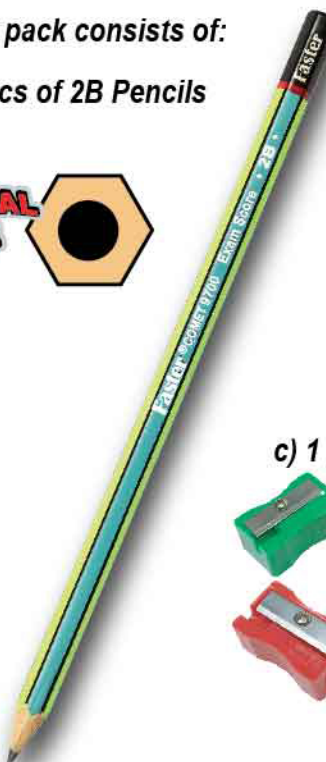

BC-WP9600-6

Each pack consists of:

a) 6 pcs of 2B Pencils

b) 1 pc of Eraser

c) 1 pc of Sharpener

>>BCP-WP9600-6

- 1 SET / PACK
- 30 PACKS / BOX
- 600 PACKS / CARTON

CTN M³ | L x W x H (mm)
630 x 485 x 690

BC-WP9600-6

9 557546 919897

RSP INCL GST

BC-WP9700-6

Each pack consists of:

a) 6 pcs of 2B Pencils

b) 1 pc of Eraser

c) 1 pc of Sharpener

>>BCP-WP9700-6

- 1 SET / PACK
- 30 PACKS / BOX
- 600 PACKS / CARTON

CTN M³ | L x W x H (mm)
630 x 485 x 690

BC-WP9700-6

9 557546 919903

RSP INCL GST