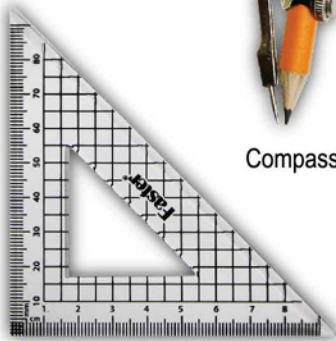

45° Set square