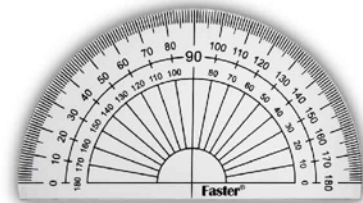

Protractor