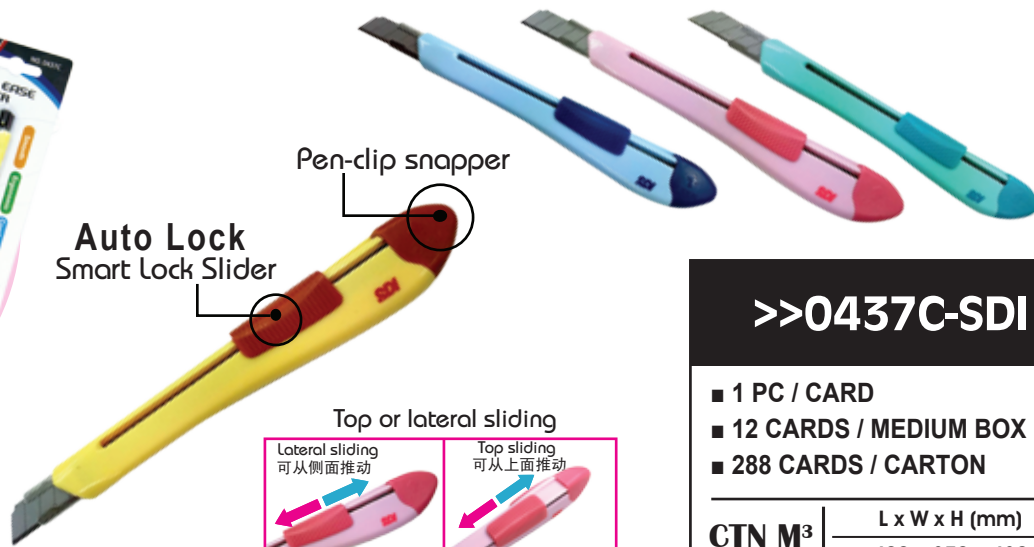

0437C-SDI ERGO EASE CUTTER

Smooth

Ergonomic

Comfortable

CARD OF 1 PC

BOX OF 12 PCS

Material: ABS Plastic
Stainless Steel, SK2+CR
Suggested blade type: No. 1403c, 1361c SDI BRAND

For Left or Right-Handed
左右手均适用

>>0437C-SDI

- 1 PC / CARD
- 12 CARDS / MEDIUM BOX
- 288 CARDS / CARTON

CTN M³ | L x W x H (mm)
400 x 370 x 430

RSP INCL G.S.T.

3051C-SDI

HIGH CARBON STEEL CUTTER

CARD OF 1 PC

Material: ABS
Stainless Steel, SK2+CR
Suggested of blade type:
No. 1404c of SDI Brand

BOX OF 12 PCS

>>3051C-SDI

- 1 PC / CARD
- 12 CARDS / MEDIUM BOX
- 144 CARDS / CARTON

CTN M³ | L x W x H (mm)
550 x 480 x 230

RSP INCL G.S.T.