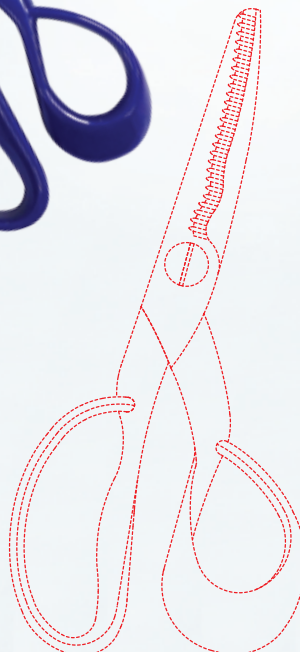

## JD-P-001 NON-SLIP

### Almighty Scissors

Blade / Stainless Steel Handle / ABS

Designed in Japan

**Small Teeth Blade**

**Large Wave Blade**

**Ergonomics Design Grip**

- Almighty scissors for home & office use.
- The unique blade with small teeth & large wave for perfect NON-SLIP cutting.
- Suitable for opening package or cutting slippery material.