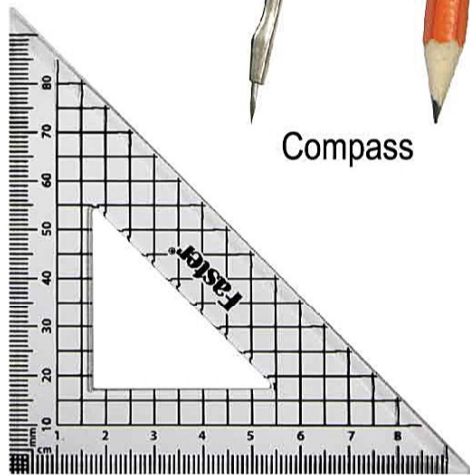

SET OF
OPTIMUM
MATHEMATICAL INSTRUMENTS
 COMPLETE & ACCURATE コンパス C2-F-029

Each set consists of:

Faster®

Eraser

Sharpener

Compass

Divider

60° Set square

Letter Stencil

45° Set square

Protractor

Ruler

10 PCS SET

Box of 12 sets

>>C2-F-029

- 12 SETS / MED BOX
- 144 SETS / CARTON