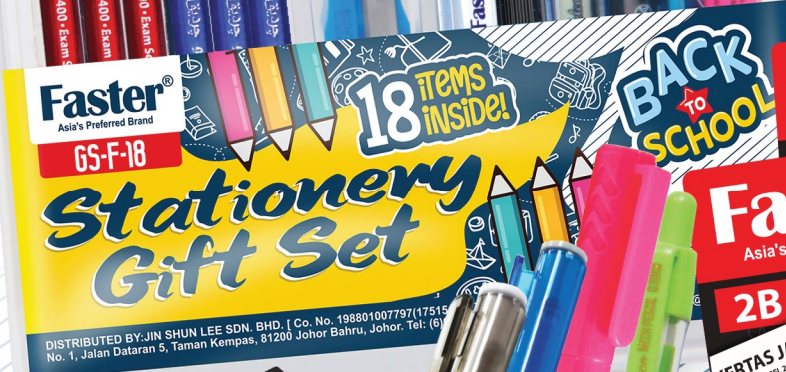

GS-F-18

18 ITEMS INSIDE!

ALL IN ONE~
Stationery Gift Set

BACK TO SCHOOL

6x 2B Pencil

1x Time Table

1x Ruler
1x Pencil Lead

1x Sharpener