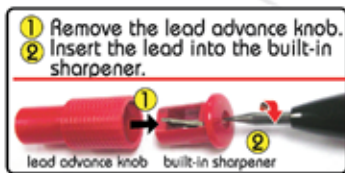

2B シャープペンシル MECHANICAL PENCIL

2.0mm Lead
Retractable Exam Pencil

4 Colours Available

Darker and Stronger

- New innovative design of retractable exam pencil.
- 2.0 lead size allows faster shading on objective sheet.
- With non-slip rubber grip for writing comfort.
- With built-in lead sharpener at lead advance knob.
- Darker and stronger lead for break resistance.
- Transparent coloured barrel allows user monitor lead supply.

BOX OF 12 PCS

>>EP-F-204

- 12 PCS / BOX
- 1728 PCS / CARTON

CTN M³ | L x W x H (mm)
201 x 153 x 96

Lead Diameter: 2.0mm

EP-F-204 (1PC) | EP-F-204 (12 PCS)
9 557546 957080 | 9 557546 957097